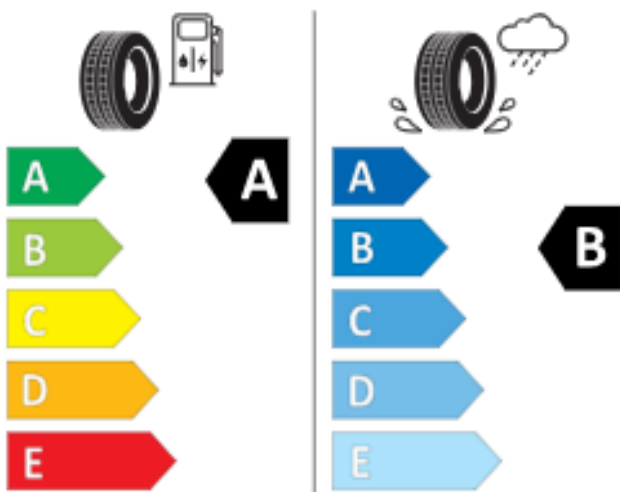

Continental

0314891

205/60 R 16 92 H

C1

2020/740

Lauffenn

1035786

205/60R16 92 H