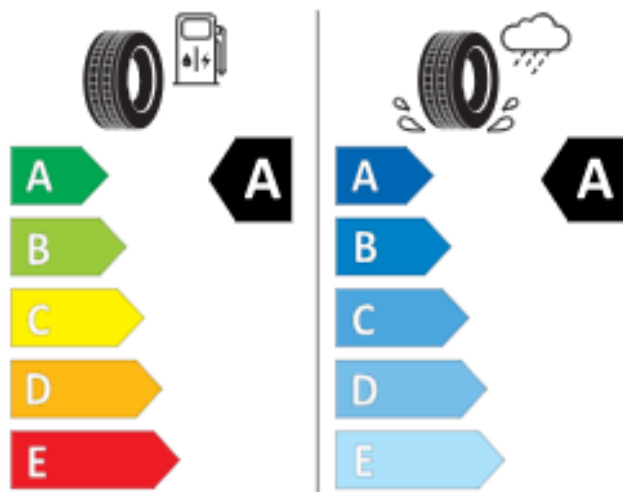

Lauffenn

1035786

205/60R16 92 H

C1

2020/740