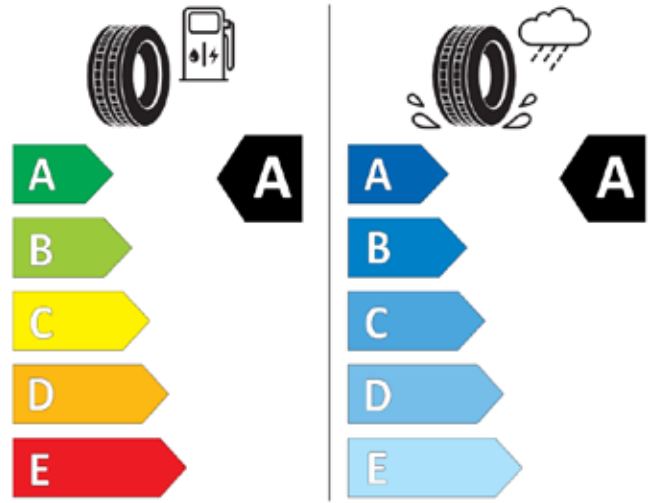

BRIDGESTONE

61730000

185/65 R15 88 H

C1

2020/740

Continental

0358498

185/65 R 15 88 H

C1

2020/740

Continental

0311051

195/55 R 16 87 H

C1

2020/740