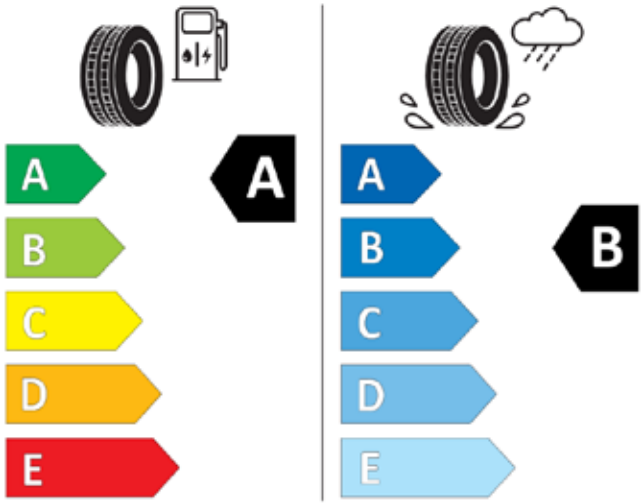

BRIDGESTONE

61730000

185/65 R15 88 H

C1

2020/740

Continental

0358498

185/65 R 15 88 H

C1

2020/740

Continental

0311051

195/55 R 16 87 H

C1

2020/740